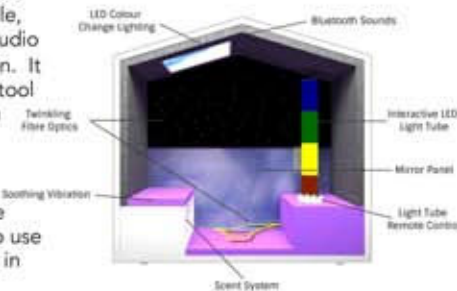

Approx. 6 weeks

SENSORY NOOK – LIGHT

Public places can become overwhelming for people with special needs, particularly those on the autistic spectrum. This Sensory Nook provides a closed in space that gives a sense of security and calm. The comfortable padded base has gentle vibration built in for a soothing effect. UV lighting creates a calming glow while the walls and ceiling are covered with twinkling fibre optic carpet for a safe relaxing focus. With the retractable screen closed and the Bluetooth sound system playing it becomes an oasis of calm in which to escape and reduce anxiety levels before they reach crisis point.

SENSORY NOOK – SUPPORT

The Nook is already an emotionally intelligent workspace for one to one and group working. The sensory enhancements take it a step further by including precise colour spectrum selection and light intensity controls. In combination with scent and air circulation it produces an encapsulated environment to positively influence mood, reduce challenging behaviour and lower anxiety levels. This is a highly inclusive adaptable space particularly effective for people with dyslexia and autism.

SENSORY NOOK – INCLUSIVE

The Inclusive is a mini multisensory room that can be taken where and when it is needed to support a broad range of SEN including Autism, ADHD, Dyslexia & SEMH. A controllable space that can deliver visual, tactile, haptic, olfactory and audio calming and stimulation. It is the perfect support tool for sensory integration therapy and positive behaviour influencing intervention. Sensory Nook Inclusive provides an intuitive to use specialist environment in everyday places.