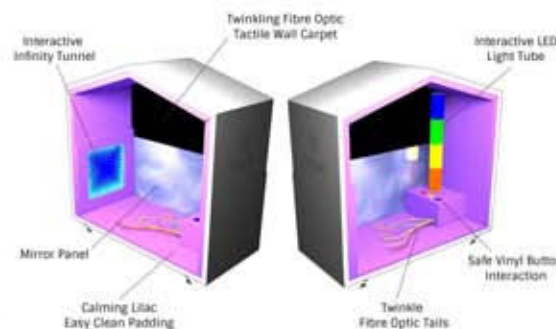

PRODUCT	COST
SENSORY NOOK - LIGHT	€7,700
SENSORY NOOK - ESCAPE	€8,215
SENSORY NOOK - SUPPORT	€9,100
SENSORY NOOK - UNIFIED	€9,990

SENSORY NOOK – LIGHT

Loaded with interactive and tactile technology to support people with special needs. Fully controllable calming or stimulating effect. Interactive infinity tunnel and Led Light tube for visual stimulation calming and cause and effect responses. Fibre optic tails with UV colour enhancement support visual impairment and provide a calming tactile element. Fibre optic carpet fitted to the wall adds a relaxing starlight quality in a tactile format. Mirror panel helps to make the space appear larger and is a way for people with communication difficulties to observe and connect to the world indirectly giving a sense of security. Lilac coloured vinyl padded floor has a soothing effect for people on the autistic spectrum and is a strong, comfortable and hygienic material.