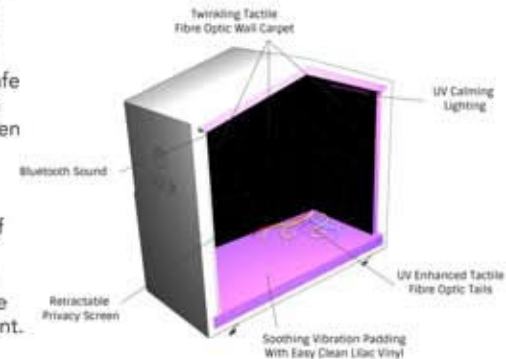

Loaded with interactive and tactile technology to support people with special needs. Fully controllable calming or stimulating effect. Interactive infinity tunnel and Led Light tube for visual stimulation calming and cause and effect responses. Fibre optic tails with UV colour enhancement support visual impairment and provide a calming tactile element. Fibre optic carpet fitted to the wall adds a relaxing starlight quality in a tactile format. Mirror panel helps to make the space appear larger and is a way for people with communication difficulties to observe and connect to the world indirectly giving a sense of security. Lilac coloured vinyl padded floor has a soothing effect for people on the autistic spectrum and is a strong, comfortable and hygienic material.

Approx. 6 weeks

SENSORY NOOK – LIGHT

Public places can become overwhelming for people with special needs, particularly those on the autistic spectrum. This Sensory Nook provides a closed in space that gives a sense of security and calm. The comfortable padded base has gentle vibration built in for a soothing effect. UV lighting creates a calming glow while the walls and ceiling are covered with twinkling fibre optic carpet for a safe relaxing focus. With the retractable screen closed and the Bluetooth sound system playing it becomes an oasis of calm in which to escape and reduce anxiety levels before they reach crisis point.

SENSORY NOOK – INCLUSIVE

The Inclusive is a mini multisensory room that can be taken where and when it is needed to support a broad range of SEN including Autism, ADHD, Dyslexia & SEMH. A controllable space that can deliver visual, tactile, haptic, olfactory and audio calming and stimulation. It is the perfect support tool for sensory integration therapy and positive behaviour influencing intervention. Sensory Nook Inclusive provides an intuitive to use specialist environment in everyday places.