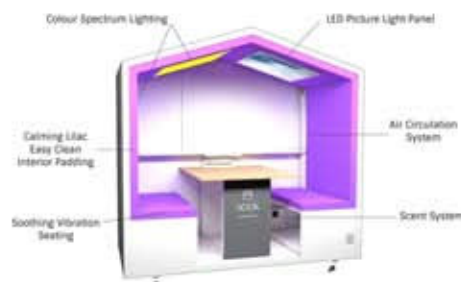

Approx. 6 weeks

SENSORY NOOK – LIGHT

Public places can become overwhelming for people with special needs, particularly those on the autistic spectrum. This Sensory Nook provides a closed in space that gives a sense of security and calm. The comfortable padded base has gentle vibration built in for a soothing effect. UV lighting creates a calming glow while the walls and ceiling are covered with twinkling fibre optic carpet for a safe relaxing focus. With the retractable screen closed and the Bluetooth sound system playing it becomes an oasis of calm in which to escape and reduce anxiety levels before they reach crisis point.

SENSORY NOOK – SUPPORT

The Nook is already an emotionally intelligent workspace for one to one and group working. The sensory enhancements take it a step further by including precise colour spectrum selection and light intensity controls. In combination with scent and air circulation it produces an encapsulated environment to positively influence mood, reduce challenging behaviour and lower anxiety levels. This is a highly inclusive adaptable space particularly effective for people with dyslexia and autism.

SENSORY NOOK – INCLUSIVE

The Inclusive is a mini multisensory room that can be taken where and when it is needed to support a broad range of SEN including Autism, ADHD, Dyslexia & SEMH. A controllable space that can deliver visual, tactile, haptic, olfactory and audio calming and stimulation. It is the perfect support tool for sensory integration therapy and positive behaviour influencing intervention. Sensory Nook Inclusive provides an intuitive to use specialist environment in everyday places.